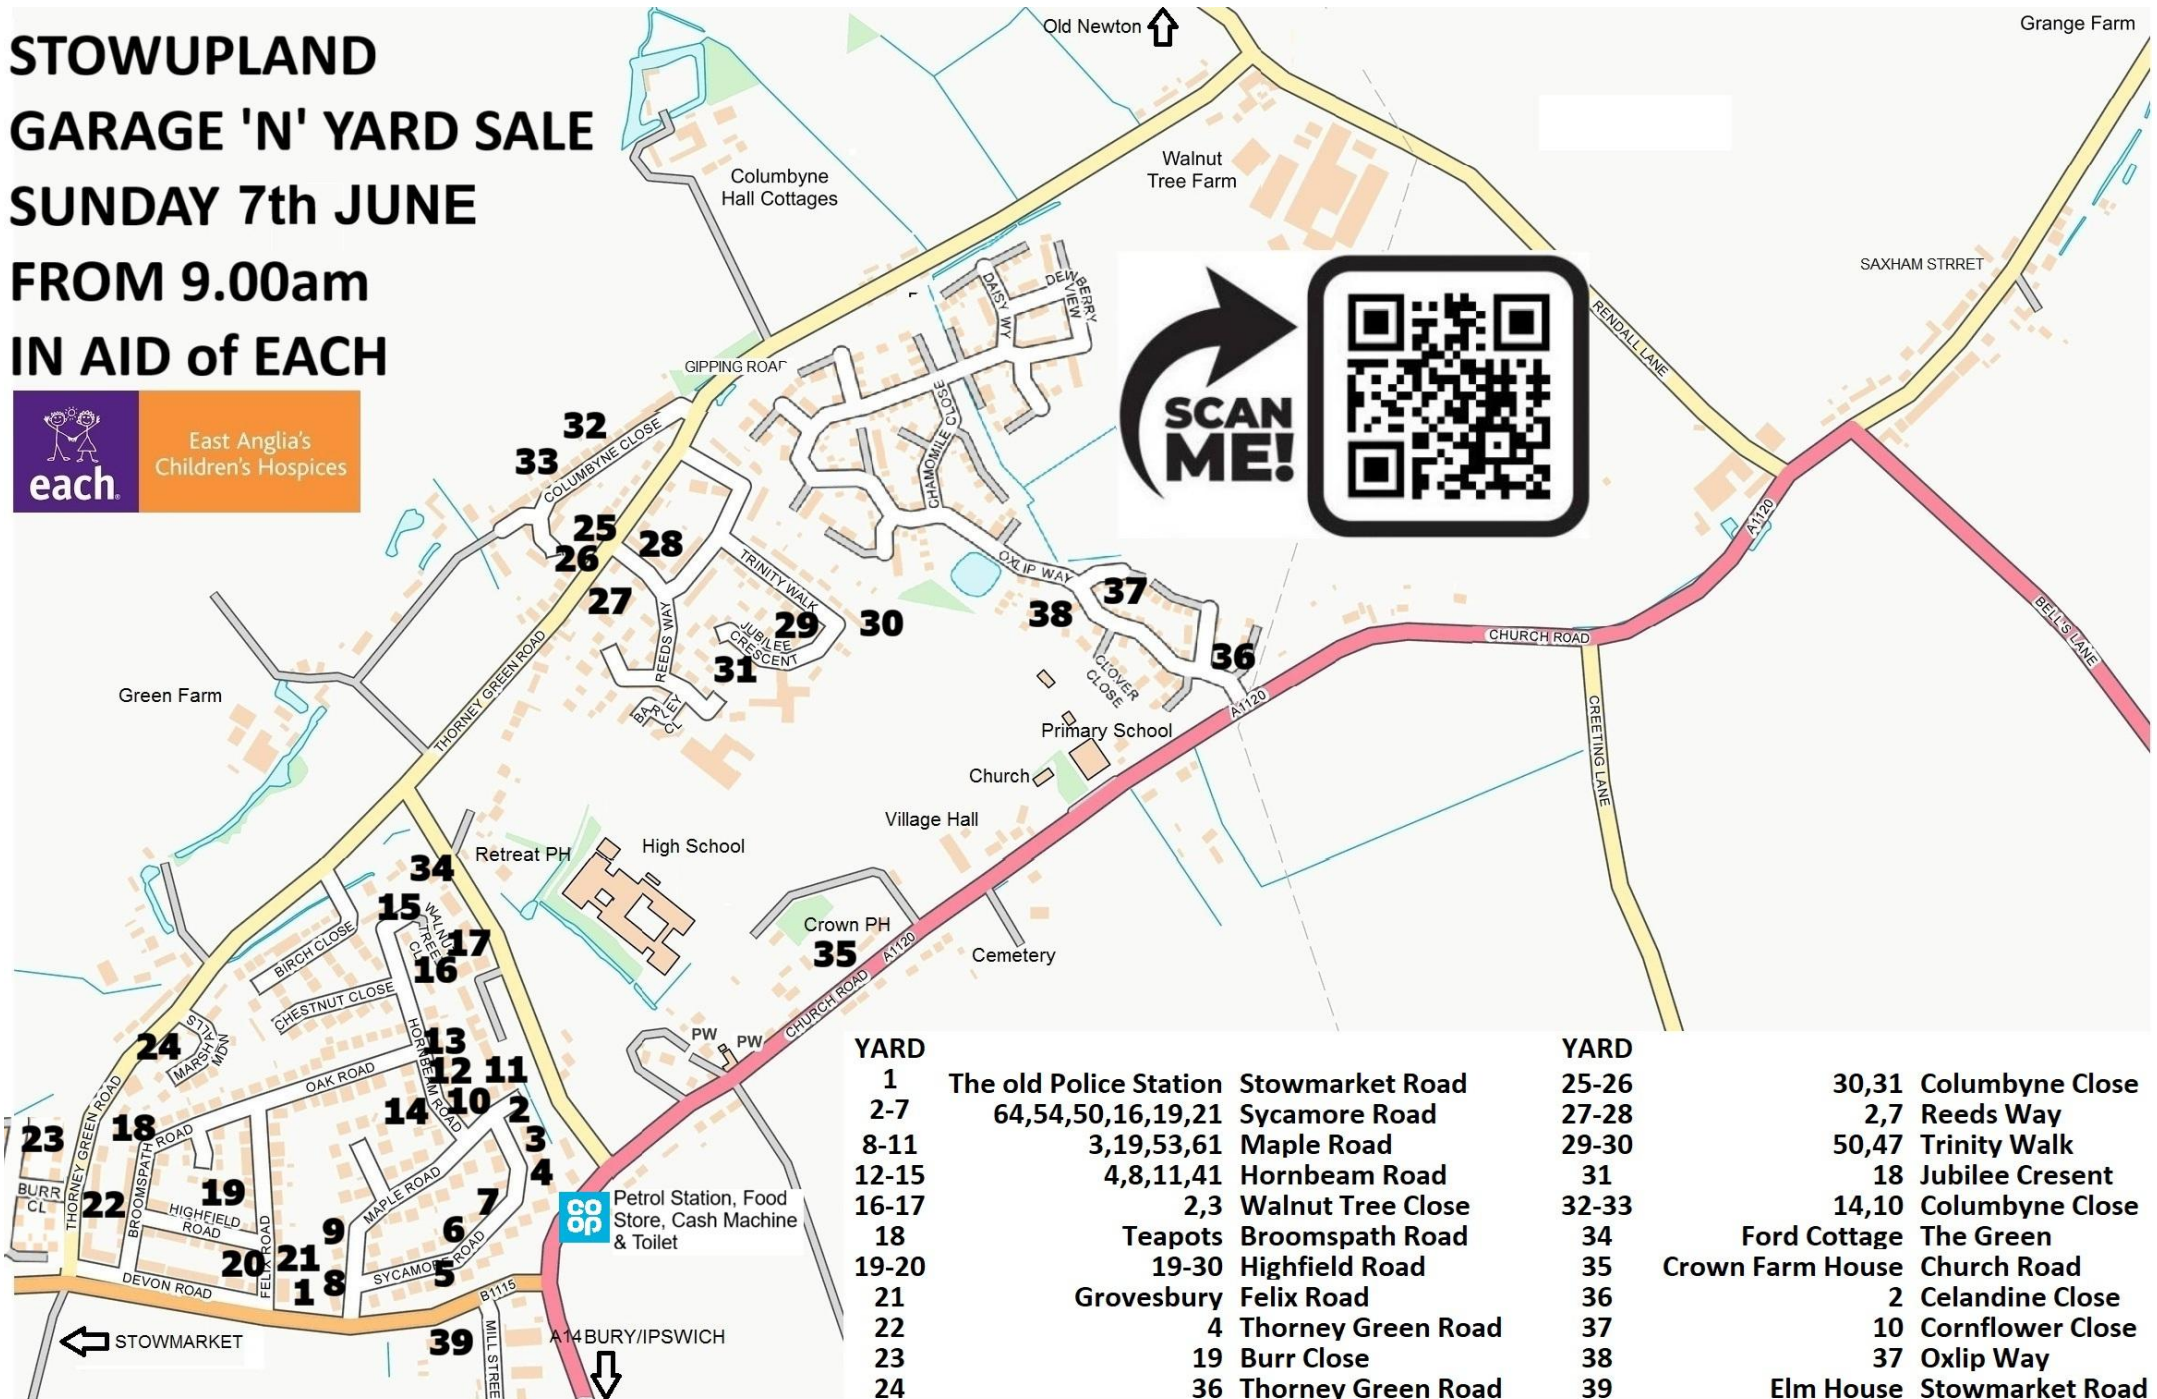

STOWUPLAND GARAGE 'N' YARD SALE SUNDAY 7th JUNE FROM 9.00am IN AID of EACH

YARD	YARD	YARD
1 The old Police Station	25-26 Stowmarket Road	30,31 Columbyne Close
2-7 64,54,50,16,19,21	27-28 Sycamore Road	2,7 Reeds Way
8-11 3,19,53,61	29-30 Maple Road	50,47 Trinity Walk
12-15 4,8,11,41	31 Hornbeam Road	18 Jubilee Crescent
16-17 2,3	32-33 Walnut Tree Close	14,10 Columbyne Close
18 Teapots	34 Broomspath Road	Ford Cottage The Green
19-20 19-30	35 Highfield Road	Crown Farm House Church Road
21 Grovesbury	36 Felix Road	2 Celandine Close
22 4	37 Thorney Green Road	10 Cornflower Close
23 19	38 Burr Close	37 Oxlip Way
24 36	39 Thorney Green Road	Elm House Stowmarket Road

Map Available from www.stowupland.com/yardsale P.T.O

Yard	House No/Name	Street	Postcode
1	The old Police Station	Stowmarket Road	IP14 4DE
2	64	Sycamore Road	IP14 4DR
3	54	Sycamore Road	IP14 4DR
4	50	Sycamore Road	IP14 4DR
5	16	Sycamore Road	IP14 4DR
6	19	Sycamore Road	IP14 4DR
7	21	Sycamore Road	IP14 4DR
8	3	Maple Road	IP14 4DG
9	19	Maple Road	IP14 4DG
10	53	Maple Road	IP14 4DG
11	61	Maple Road	IP14 4DH
12	4	Hornbeam Road	IP14 4DJ
13	8	Hornbeam Road	IP14 4DJ
14	11	Hornbeam Road	IP14 4DJ
15	41	Hornbeam Road	IP14 4DL
16	2	Walnut tree Close	IP14 4DZ
17	3	Walnut tree Close	IP14 4DZ
18	Teapots	Broomspath	IP14 4DB
19	19	Highfield Road	IP14 4DA
20	30	Highfield Road	IP14 4DA

Yard	House No/Name	Street	Postcode
21	Grovesbury	Felix Road	IP14 4DD
22	4	Thorney Green Road	IP14 4AB
23	19	Burr Close	IP14 4FJ
24	36	Thorney Green Road	IP14 4AB
25	30	Columbyne Close	IP14 4AP
26	31	Columbyne Close	IP14 4AP
27	2	Reeds Way	IP14 4BP
28	7	Reeds Way	IP14 4BP
29	50	Trinity Walk	IP14 4AS
30	47	Trinity Walk	IP14 4AS
31	18	Jubilee Crescent	IP14 4BS
32	14	Columbyne Close	IP14 4AW
33	10	Columbyne Close	IP14 4AW
34	Ford Cottage	The Green	IP14 4AD
35	Crown Farm House	Church Road	IP14 4BQ
36	2	Celandine Close	IP14 4DU
37	10	Cornflower Close	IP14 4EW
38	37	Oxlip Way	IP14 4DT
39	Elm House	Stowmarket Road	IP14 4DS