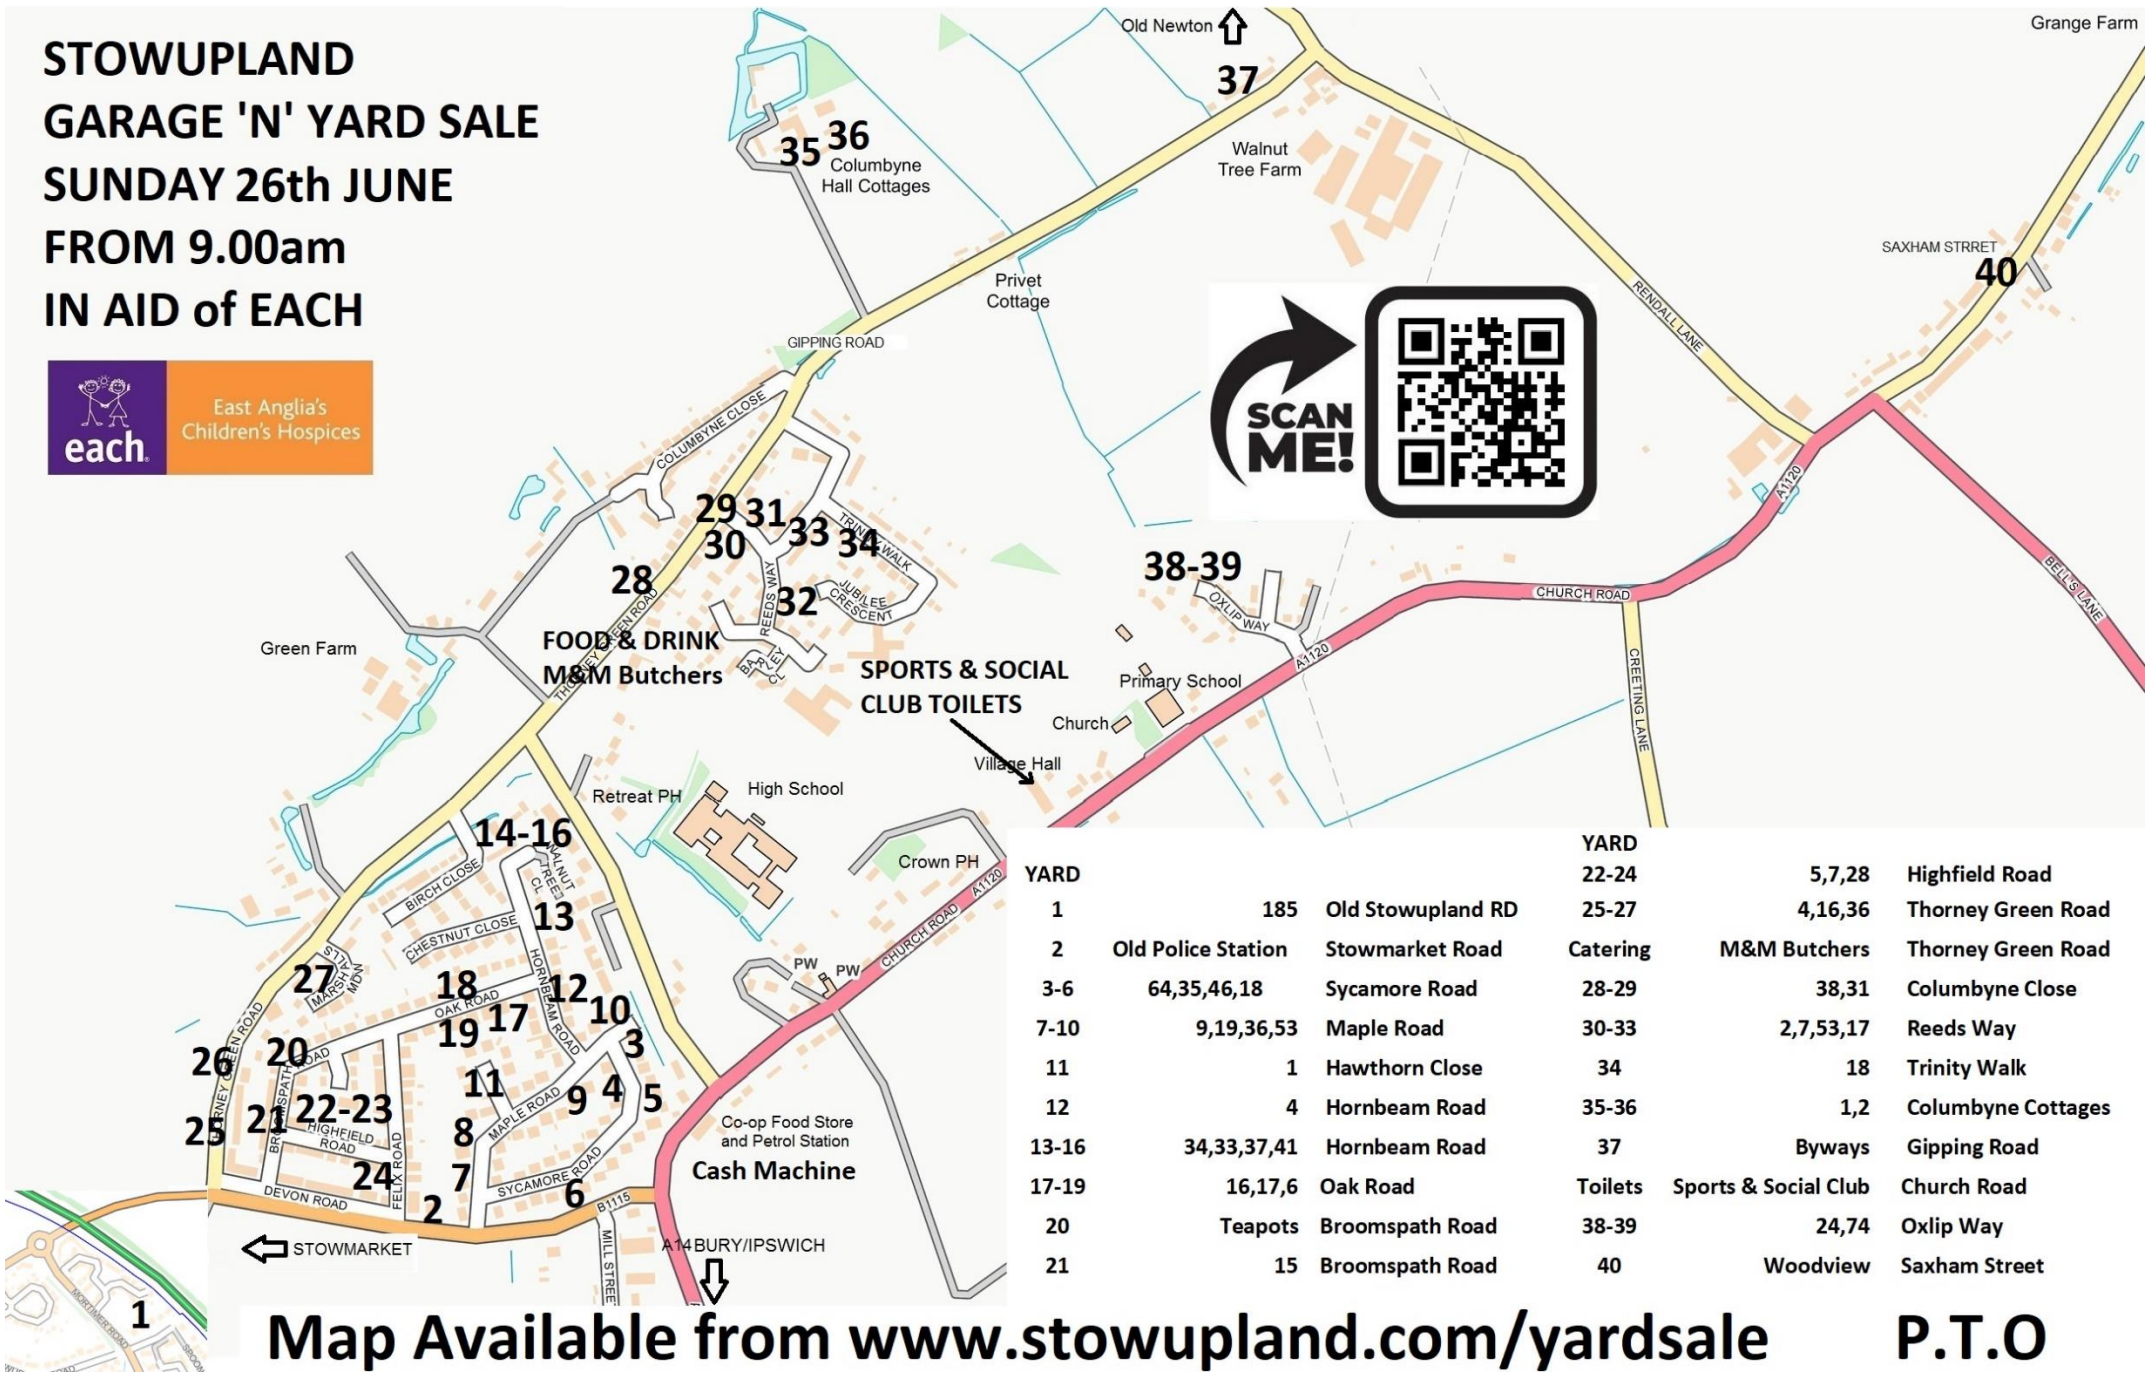

**STOWUPLAND
GARAGE 'N' YARD SALE
SUNDAY 26th JUNE
FROM 9.00am
IN AID of EACH**

YARD	22-24	5,7,28	Highfield Road
1	185	4,16,36	Thorney Green Road
2	Old Police Station	Catering	M&M Butchers
3-6	64,35,46,18	28-29	38,31
7-10	9,19,36,53	30-33	2,7,53,17
11	1	34	18
12	4	35-36	1,2
13-16	34,33,37,41	37	Byways
17-19	16,17,6	Toilets	Sports & Social Club
20	Teapots	38-39	24,74
21	15	40	Woodview
			Saxham Street

Map Available from www.stowupland.com/yardsale

P.T.O

Yard	House No/Name	Street	Postcode
1	185	Old Stowupland Road	IP14 5AP
2	Old Police Station	Stowmarket Road	IP14 6DE
3	64	Sycamore Road	IP14 4DR
4	35	Sycamore Road	IP14 4DR
5	46	Sycamore Road	IP14 4DR
6	18	Sycamore Road	IP14 4DR
7	9	Maple Road	IP14 4DG
8	19	Maple Road	IP14 4DG
9	36	Maple Road	IP14 4DG
10	53	Maple Road	IP14 4DH
11	1	Hawthorn Close	IP14 4DQ
12	4	Hornbeam Road	IP14 4DJ
13	34	Hornbeam Road	IP14 4DL
14	33	Hornbeam Road	IP14 4DL
15	37	Hornbeam Road	IP14 4DL
16	41	Hornbeam Road	IP14 4DL
17	16	Oak Road	IP14 4DP
18	17	Oak Road	IP14 4DP
19	6	Oak Road	IP14 4DP
20	Teapots	Broomspath Road	IP14 4DB
21	15	Broomspath Road	IP14 4DB

Yard	House No/Name	Street	Postcode
22	5	Highfield Road	IP14 4DA
23	7	Highfield Road	IP14 4DA
24	28	Highfield Road	IP14 4DA
25	4	Thorney Green Road	IP14 4BY
26	16	Thorney Green Road	IP14 4BY
27	36	Thorney Green Road	IP14 4AB
Food and Drink	M&M Butchers Forecourt	The Green	IP14 4AR
28	38	Columbyne Close	IP14 4AP
29	31	Columbyne Close	IP14 4AP
30	2	Reeds Way	IP14 4BP
31	7	Reeds Way	IP14 4BP
32	53	Reeds Way	IP14 4BP
33	17	Reeds Way	IP14 4BP
34	18	Trinity Walk	IP14 4AS
35	1	Columbyne Cottages	IP14 4AT
36	2	Columbyne Cottages	IP14 4AT
37	Byways	Gipping Road	IP14 4AY
Toilets	Sports & Social Club behind Village Hall	Church Road	IP14 4BQ
38	24	Oxlip Way	IP14 4DT
39	74	Oxlip Way	IP14 4DT
40	Woodview	Saxham Street	IP14 5DA

Map Available from www.stowupland.com/yardsale P.T.O